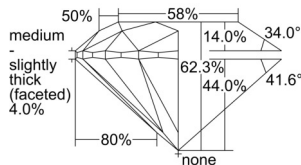

GIA®

FACSIMILE

GIA REPORT 3505129785

Verify this report at GIA.edu

GIA NATURAL DIAMOND DOSSIER®

August 08, 2024
GIA Report Number 3505129785
Shape and Cutting Style ..... Round Brilliant
Measurements ..... 5.06 - 5.10 x 3.16 mm

GRADING RESULTS

Carat Weight ..... 0.50 carat
Color Grade ..... H
Clarity Grade VS1
Cut Grade ..... Excellent

ADDITIONAL GRADING INFORMATION

Polish ..... Excellent
Symmetry ..... Excellent
Fluorescence ..... None
Clarity Characteristics ..... Cloud, Feather
Inscription(s): GIA 3505129785

PROPORTIONS

Profile to actual proportions

GRADING SCALES

GIA COLOR SCALE	GIA CLARITY SCALE	GIA CUT SCALE	
D	FLAWLESS	EXCELLENT	
E	INTERNALLY FLAWLESS		
F		VVS₁	VERY GOOD
G	VVS₂		
H	VS₁	GOOD	
I	VS₂		
J	SI₁	FAIR	
K	SI₂		
L	I₁	POOR	
M	I₂		
N	I₃		
O			
P			
Q			
R			
S			
T			
U			
V			
W			
X			
Y			
Z