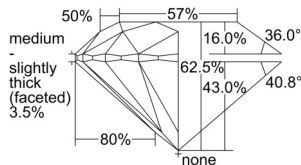

GIA®

FACSIMILE

GIA REPORT 3505131469

Verify this report at GIA.edu

GIA NATURAL DIAMOND DOSSIER®

August 12, 2024
GIA Report Number 3505131469
Shape and Cutting Style ..... Round Brilliant
Measurements ..... 4.26 - 4.29 x 2.67 mm

GRADING RESULTS

Carat Weight ..... 0.30 carat
Color Grade ..... D
Clarity Grade S11
Cut Grade ..... Excellent

ADDITIONAL GRADING INFORMATION

Polish ..... Excellent
Symmetry ..... Excellent
Fluorescence ..... None
Clarity Characteristics.. Cloud, Crystal, Feather, Indented Natural
Inscription(s): GIA 3505131469

PROPORTIONS

Profile to actual proportions

GRADING SCALES

GIA COLOR SCALE	GIA CLARITY SCALE	GIA CUT SCALE
D	FLAWLESS	EXCELLENT
E	INTERNALLY FLAWLESS	
F	VVS₁	VERY GOOD
G		
H	VS₁	GOOD
I		
J	VS₂	FAIR
K		
L	SI₁	POOR
M		
N	I₁	
O		
P	I₂	
Q		
R	I₃	
S		
T		
U		
V		
W		
X		
Y		
Z