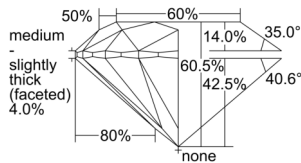

GIA®

FACSIMILE

GIA REPORT 3505131645

Verify this report at GIA.edu

GIA NATURAL DIAMOND DOSSIER®

August 07, 2024
GIA Report Number 3505131645
Shape and Cutting Style ..... Round Brilliant
Measurements ..... 4.33 - 4.36 x 2.63 mm

GRADING RESULTS

Carat Weight ..... 0.31 carat
Color Grade ..... D
Clarity Grade VS1
Cut Grade ..... Excellent

ADDITIONAL GRADING INFORMATION

Polish ..... Excellent
Symmetry ..... Excellent
Fluorescence ..... None
Clarity Characteristics ..... Cloud, Pinpoint
Inscription(s): GIA 3505131645

PROPORTIONS

Profile to actual proportions

GRADING SCALES

GIA COLOR SCALE	GIA CLARITY SCALE	GIA CUT SCALE	
D	FLAWLESS	EXCELLENT	
E	INTERNALLY FLAWLESS		
F		VVS₁	VERY GOOD
G	VVS₂		
H	VS₁	GOOD	
I	VS₂		
J	SI₁	FAIR	
K	SI₂		
L	I₁	POOR	
M			
N			
O	I₂		
P			
Q	I₃		
R			
S			
T			
U			
V			
W			
X			
Y			
Z