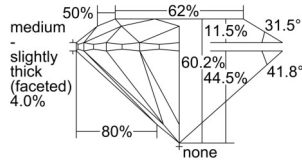

GIA®

FACSIMILE

GIA REPORT 3505134151

Verify this report at GIA.edu

GIA NATURAL DIAMOND DOSSIER®

August 07, 2024
GIA Report Number 3505134151
Shape and Cutting Style ..... Round Brilliant
Measurements ..... 4.33 - 4.36 x 2.61 mm

GRADING RESULTS

Carat Weight ..... 0.30 carat
Color Grade ..... F
Clarity Grade S11
Cut Grade ..... Very Good

ADDITIONAL GRADING INFORMATION

Polish ..... Excellent
Symmetry ..... Excellent
Fluorescence ..... None
Clarity Characteristics ..... Crystal
Inscription(s): GIA 3505134151

PROPORTIONS

Profile to actual proportions

GRADING SCALES

GIA COLOR SCALE	GIA CLARITY SCALE	GIA CUT SCALE
D	FLAWLESS	EXCELLENT
E	FLAWLESS	
F	INTERNALLY FLAWLESS	VERY GOOD
G	FLAWLESS	
H	VVS₁	GOOD
I	VVS₂	
J	VS₁	FAIR
K	VS₂	
L	S1₁	POOR
M	S1₂	
N	I₁	
O	I₂	
P	I₃	
Q		
R		
S		
T		
U		
V		
W		
X		
Y		
Z