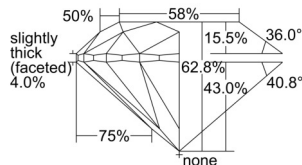

GIA®

FACSIMILE

GIA REPORT 3505134237

Verify this report at GIA.edu

GIA NATURAL DIAMOND DOSSIER®

September 12, 2024
GIA Report Number 3505134237
Shape and Cutting Style ..... Round Brilliant
Measurements ..... 6.18 - 6.22 x 3.89 mm

GRADING RESULTS

Carat Weight ..... 0.94 carat
Color Grade ..... F
Clarity Grade VS1
Cut Grade ..... Excellent

ADDITIONAL GRADING INFORMATION

Polish ..... Excellent
Symmetry ..... Excellent
Fluorescence ..... None
Clarity Characteristics..... Crystal, Feather, Needle, Pinpoint
Inscription(s): GIA 3505134237

PROPORTIONS

Profile to actual proportions

GRADING SCALES

GIA COLOR SCALE	GIA CLARITY SCALE	GIA CUT SCALE
COLOURLESS	FLAWLESS	EXCELLENT
D	INTERNALLY FLAWLESS	
E	VVS₁	VERY GOOD
F		
G	VVS₂	
H	VS₁	GOOD
I		
J	VS₂	
K	SI₁	FAIR
L		
M	SI₂	
N	I₁	POOR
O		
P	I₂	
Q	I₃	
R		
S		
T		
U		
V		
W		
X		
Y		
Z