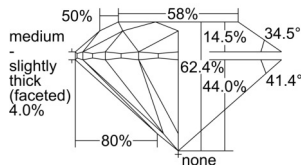

GIA®

FACSIMILE

GIA REPORT 3505139374

Verify this report at GIA.edu

GIA NATURAL DIAMOND DOSSIER®

August 08, 2024
GIA Report Number 3505139374
Shape and Cutting Style ..... Round Brilliant
Measurements ..... 4.79 - 4.82 x 3.00 mm

GRADING RESULTS

Carat Weight ..... 0.42 carat
Color Grade I
Clarity Grade VVS2
Cut Grade ..... Excellent

ADDITIONAL GRADING INFORMATION

Polish ..... Excellent
Symmetry ..... Excellent
Fluorescence ..... Medium Blue
Clarity Characteristics ..... Cloud
Inscription(s): GIA 3505139374

PROPORTIONS

Profile to actual proportions

GRADING SCALES

GIA COLOR SCALE	GIA CLARITY SCALE	GIA CUT SCALE	
D	FLAWLESS	EXCELLENT	
E	INTERNALLY FLAWLESS		
F		VVS₁	VERY GOOD
G	VVS₂		
H	VS₁	GOOD	
I	VS₂		
J	SI₁	FAIR	
K	SI₂		
L	I₁	POOR	
M	I₂		
N	I₃		
O			
P			
Q			
R			
S			
T			
U			
V			
W			
X			
Y			
Z