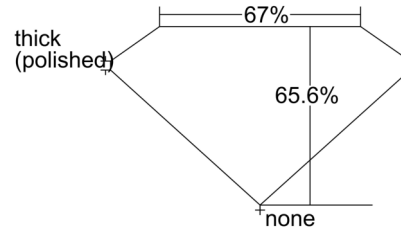

GIA NATURAL DIAMOND GRADING REPORT

September 05, 2024

GIA Report Number ..... 3505151875

Shape and Cutting Style ..... Emerald Cut

Measurements ..... 6.86 x 4.76 x 3.12 mm

GRADING RESULTS

Carat Weight ..... 1.02 carat

Color Grade ..... I

Clarity Grade ..... VS2

ADDITIONAL GRADING INFORMATION

Polish ..... Excellent

Symmetry ..... Excellent

Fluorescence ..... Faint

Inscription(s): GIA 3505151875

**Comments:** Additional pinpoints are not shown. Clouds are not shown.

PROPORTIONS

Profile not to actual proportions

CLARITY CHARACTERISTICS

KEY TO SYMBOLS\*

- Crystal
- Pinpoint

GRADING SCALES

GIA COLOR SCALE		GIA CLARITY SCALE	
COLOURLESS	D	VERY VERY SLIGHTLY INCLUDED	FLAWLESS
	E		INTERNALLY FLAWLESS
	F		VVS <sub>1</sub>
NEAR COLOURLESS	G	VERY SLIGHTLY INCLUDED	VVS <sub>2</sub>
	H		VS <sub>1</sub>
	I		VS <sub>2</sub>
Faint	J	SLIGHTLY INCLUDED	SI <sub>1</sub>
	K		SI <sub>2</sub>
	L		I <sub>1</sub>
VERY LIGHT	M	INCLUDED	I <sub>2</sub>
	N		I <sub>3</sub>
	O		
LIGHT	P		
	Q		
	R		
	S		
	T		
	U		
	V		
W			
X			
Y			
Z			

\* Red symbols denote internal characteristics (inclusions). Green or black symbols denote external characteristics (blemishes). Diagram is an approximate representation of the diamond, and symbols shown indicate type, position, and approximate size of clarity characteristics. All clarity characteristics may not be shown. Details of finish are not shown.