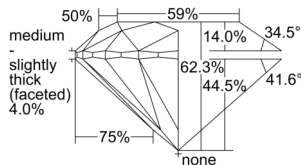

GIA®

FACSIMILE

GIA REPORT 3505159169

Verify this report at GIA.edu

GIA NATURAL DIAMOND DOSSIER®

August 12, 2024
GIA Report Number 3505159169
Shape and Cutting Style ..... Round Brilliant
Measurements ..... 5.44 - 5.49 x 3.41 mm

GRADING RESULTS

Carat Weight ..... 0.63 carat
Color Grade ..... E
Clarity Grade VVS2
Cut Grade ..... Excellent

ADDITIONAL GRADING INFORMATION

Polish ..... Excellent
Symmetry ..... Excellent
Fluorescence ..... Medium Blue
Clarity Characteristics ..... Pinpoint
Inscription(s): GIA 3505159169

PROPORTIONS

Profile to actual proportions

GRADING SCALES

GIA COLOR SCALE	GIA CLARITY SCALE	GIA CUT SCALE	
D	FLAWLESS	EXCELLENT	
E	INTERNALLY FLAWLESS		
F		VVS₁	VERY GOOD
G	VVS₂		
H	VS₁	GOOD	
I	VS₂		
J	SI₁	FAIR	
K	SI₂		
L	I₁	POOR	
M			
N			
O	I₂		
P			
Q			
R	I₃		
S			
T			
U			
V			
W			
X			
Y			
Z