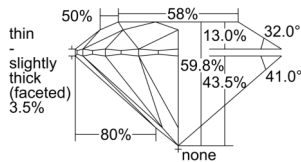

GIA®

FACSIMILE

GIA REPORT 3505161702

Verify this report at GIA.edu

GIA NATURAL DIAMOND DOSSIER®

August 12, 2024
GIA Report Number 3505161702
Shape and Cutting Style ..... Round Brilliant
Measurements ..... 5.18 - 5.21 x 3.11 mm

GRADING RESULTS

Carat Weight ..... 0.50 carat
Color Grade ..... E
Clarity Grade S11
Cut Grade ..... Excellent

ADDITIONAL GRADING INFORMATION

Polish ..... Excellent
Symmetry ..... Excellent
Fluorescence ..... None
Clarity Characteristics ..... Feather, Cloud
Inscription(s): GIA 3505161702

PROPORTIONS

GRADING SCALES

GIA COLOR SCALE	GIA CLARITY SCALE	GIA CUT SCALE	
D	FLAWLESS	EXCELLENT	
E	INTERNALLY FLAWLESS		
F		VVS₁	VERY GOOD
G	VVS₂		
H	VS₁	GOOD	
I	VS₂		
J	S1₁	FAIR	
K	S1₂		
L	I₁	POOR	
M	I₂		
N	I₃		
O			
P			
Q			
R			
S			
T			
U			
V			
W			
X			
Y			
Z