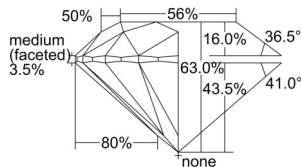

GIA®

FACSIMILE

GIA REPORT 3505162658

Verify this report at GIA.edu

GIA NATURAL DIAMOND DOSSIER®

August 09, 2024
GIA Report Number 3505162658
Shape and Cutting Style ..... Round Brilliant
Measurements ..... 5.05 - 5.08 x 3.19 mm

GRADING RESULTS

Carat Weight ..... 0.50 carat
Color Grade ..... F
Clarity Grade VS2
Cut Grade ..... Excellent

ADDITIONAL GRADING INFORMATION

Polish ..... Excellent
Symmetry ..... Excellent
Fluorescence ..... Medium Blue
Clarity Characteristics ..... Cloud, Crystal, Feather
Inscription(s): GIA 3505162658

PROPORTIONS

Profile to actual proportions

GRADING SCALES

GIA COLOR SCALE

COLORED	D
	E
	F
	G
	H
	I
	J
NEAR COLORLESS	K
	L
	M
	N
	O
	P
	Q
	R
	S
	T
	U
	V
	W
	X
	Y
	Z

GIA CLARITY SCALE

FLAWLESS	INTERNAL FLAWLESS	
		FLAWLESS
VERY VERY SLIGHTLY INCLUDED	VVS₁	
	VVS₂	
VERY SLIGHTLY INCLUDED	VS₁	
	VS₂	
SLIGHTLY INCLUDED	SI₁	
	SI₂	
INCLUDED	I₁	
	I₂	
	I₃	

GIA CUT SCALE

EXCELLENT
VERY GOOD
GOOD
FAIR
POOR