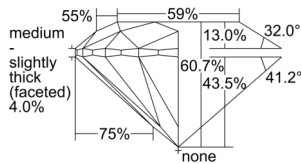

GIA®

FACSIMILE

GIA REPORT 3505164380

Verify this report at GIA.edu

GIA NATURAL DIAMOND DOSSIER®

August 09, 2024
GIA Report Number 3505164380
Shape and Cutting Style ..... Round Brilliant
Measurements ..... 4.30 - 4.33 x 2.62 mm

GRADING RESULTS

Carat Weight ..... 0.30 carat
Color Grade ..... D
Clarity Grade VVS2
Cut Grade ..... Excellent

ADDITIONAL GRADING INFORMATION

Polish ..... Excellent
Symmetry ..... Excellent
Fluorescence ..... Medium Blue
Clarity Characteristics ..... Pinpoint
Inscription(s): GIA 3505164380

PROPORTIONS

Profile to actual proportions

GRADING SCALES

GIA COLOR SCALE	GIA CLARITY SCALE	GIA CUT SCALE	
D	FLAWLESS	EXCELLENT	
E	INTERNALLY FLAWLESS		
F		VVS₁	VERY GOOD
G	VVS₂		
H	VS₁	GOOD	
I	VS₂		
J	SI₁	FAIR	
K	SI₂		
L	I₁	POOR	
M	I₂		
N	I₃		
O			
P			
Q			
R			
S			
T			
U			
V			
W			
X			
Y			
Z