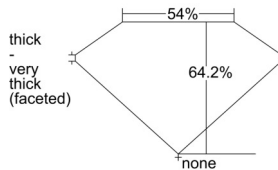

GIA®

FACSIMILE

GIA REPORT 3505179649

Verify this report at GIA.edu

GIA NATURAL DIAMOND DOSSIER®

August 13, 2024
GIA Report Number 3505179649
Shape and Cutting Style ..... Oval Brilliant
Measurements ..... 7.77 x 5.27 x 3.38 mm

GRADING RESULTS

Carat Weight ..... 0.90 carat
Color Grade ..... G
Clarity Grade VVS2

ADDITIONAL GRADING INFORMATION

Polish ..... Excellent
Symmetry ..... Very Good
Fluorescence ..... Medium Blue
Clarity Characteristics ..... Needle, Pinpoint
Inscription(s): GIA 3505179649

PROPORTIONS

Profile not to actual proportions

GRADING SCALES

GIA COLOR SCALE		GIA CLARITY SCALE		
COLORLESS	D	VERY VERY SLIGHTLY INCLUDED	FLAWLESS	
	E		INTERNALLY FLAWLESS	
	F		VVS₁	
	G		VVS₂	
	NEAR COLORLESS	H	VERY SLIGHTLY INCLUDED	VS₁
		I		VS₂
		J		SI₁
		K		SI₂
	FAINT	L	SLIGHTLY INCLUDED	I₁
		M		I₂
N		I₃		
O				
VERT LIGHT	P	INCLUDED		
	Q			
	R			
	S			
	T			
	U			
	V			
	W			
LIGHT	X			
	Y			
	Z