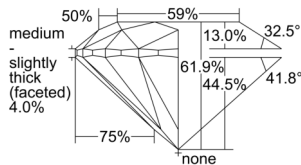

GIA®

FACSIMILE

GIA REPORT 3505179946

Verify this report at GIA.edu

GIA NATURAL DIAMOND DOSSIER®

August 14, 2024
GIA Report Number 3505179946
Shape and Cutting Style ..... Round Brilliant
Measurements ..... 4.27 - 4.30 x 2.65 mm

GRADING RESULTS

Carat Weight ..... 0.30 carat
Color Grade ..... D
Clarity Grade SI2
Cut Grade ..... Excellent

ADDITIONAL GRADING INFORMATION

Polish ..... Excellent
Symmetry ..... Excellent
Fluorescence ..... Faint
Clarity Characteristics ..... Crystal
Inscription(s): GIA 3505179946

PROPORTIONS

Profile to actual proportions

GRADING SCALES

GIA COLOR SCALE	GIA CLARITY SCALE	GIA CUT SCALE
D	FLAWLESS	EXCELLENT
E	FLAWLESS	
F	INTERNALLY FLAWLESS	VERY GOOD
G	FLAWLESS	
H	VVS₁	GOOD
I	VVS₂	
J	VS₁	FAIR
K	VS₂	
L	SI₁	POOR
M	SI₂	
N	I₁	
O	I₂	
P	I₃	
Q		
R		
S		
T		
U		
V		
W		
X		
Y		
Z