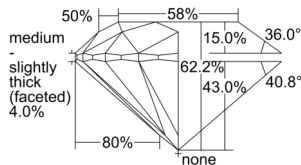

GIA®

FACSIMILE

GIA REPORT 3505182141

Verify this report at GIA.edu

GIA NATURAL DIAMOND DOSSIER®

August 14, 2024
GIA Report Number 3505182141
Shape and Cutting Style ..... Round Brilliant
Measurements ..... 5.72 - 5.76 x 3.57 mm

GRADING RESULTS

Carat Weight ..... 0.73 carat
Color Grade ..... E
Clarity Grade VS2
Cut Grade ..... Excellent

ADDITIONAL GRADING INFORMATION

Polish ..... Excellent
Symmetry ..... Excellent
Fluorescence ..... None
Clarity Characteristics..... Crystal, Cloud, Feather
Inscription(s): GIA 3505182141

PROPORTIONS

Profile to actual proportions

GRADING SCALES

GIA COLOR SCALE	GIA CLARITY SCALE	GIA CUT SCALE	
D	FLAWLESS	EXCELLENT	
E	INTERNALLY FLAWLESS		
F		VVS₁	VERY GOOD
G	VVS₂		
H	VS₁	GOOD	
I	VS₂		
J	SI₁	FAIR	
K	SI₂		
L	I₁	POOR	
M			
N			
O	I₂		
P			
Q			
R	I₃		
S			
T			
U			
V			
W			
X			
Y			
Z