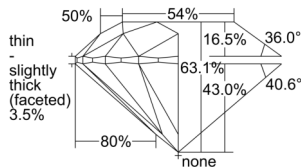

GIA®

FACSIMILE

GIA REPORT 3505185706

Verify this report at GIA.edu

GIA NATURAL DIAMOND DOSSIER®

August 14, 2024
GIA Report Number 3505185706
Shape and Cutting Style ..... Round Brilliant
Measurements ..... 4.65 - 4.70 x 2.95 mm

GRADING RESULTS

Carat Weight ..... 0.40 carat
Color Grade ..... G
Clarity Grade S11
Cut Grade ..... Excellent

ADDITIONAL GRADING INFORMATION

Polish ..... Excellent
Symmetry ..... Very Good
Fluorescence ..... None
Clarity Characteristics ..... Crystal, Cloud
Inscription(s): GIA 3505185706

PROPORTIONS

Profile to actual proportions

GRADING SCALES

GIA COLOR SCALE	GIA CLARITY SCALE	GIA CUT SCALE	
D	FLAWLESS	EXCELLENT	
E	INTERNALLY FLAWLESS		
F		VVS₁	VERY GOOD
G	VVS₂		
H	VS₁	GOOD	
I	VS₂		
J	S1₁	FAIR	
K	S1₂		
L	I₁	POOR	
M	I₂		
N	I₃		
O			
P			
Q			
R			
S			
T			
U			
V			
W			
X			
Y			
Z