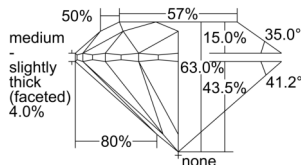

GIA®

FACSIMILE

GIA REPORT 3505194576

Verify this report at GIA.edu

GIA NATURAL DIAMOND DOSSIER®

August 16, 2024
GIA Report Number 3505194576
Shape and Cutting Style ..... Round Brilliant
Measurements ..... 5.35 - 5.38 x 3.38 mm

GRADING RESULTS

Carat Weight ..... 0.60 carat
Color Grade ..... J
Clarity Grade VS2
Cut Grade ..... Excellent

ADDITIONAL GRADING INFORMATION

Polish ..... Excellent
Symmetry ..... Excellent
Fluorescence ..... Faint
Clarity Characteristics ..... Cloud, Crystal
Inscription(s): GIA 3505194576

PROPORTIONS

Profile to actual proportions

GRADING SCALES

GIA COLOR SCALE	GIA CLARITY SCALE	GIA CUT SCALE	
D	FLAWLESS	EXCELLENT	
E	INTERNALLY FLAWLESS		
F		VVS₁	VERY GOOD
G	VVS₂		
H	VS₁	GOOD	
I	VS₂		
J	SI₁	FAIR	
K	SI₂		
L	I₁	POOR	
M			
N			
O	I₂		
P			
Q			
R	I₃		
S			
T			
U			
V			
W			
X			
Y			
Z