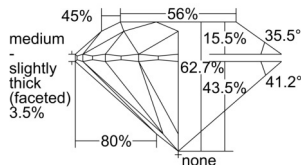

GIA®

FACSIMILE

GIA REPORT 3505203361

Verify this report at GIA.edu

GIA NATURAL DIAMOND DOSSIER®

August 16, 2024
GIA Report Number 3505203361
Shape and Cutting Style ..... Round Brilliant
Measurements ..... 5.38 - 5.41 x 3.38 mm

GRADING RESULTS

Carat Weight ..... 0.60 carat
Color Grade ..... G
Clarity Grade VVS2
Cut Grade ..... Excellent

ADDITIONAL GRADING INFORMATION

Polish ..... Excellent
Symmetry ..... Excellent
Fluorescence ..... Strong Blue
Clarity Characteristics ..... Cloud, Pinpoint
Inspection(s): GIA 3505203361

PROPORTIONS

Profile to actual proportions

GRADING SCALES

GIA COLOR SCALE

COLOURLESS	D
	E
	F
	G
	H
	I
NEAR COLOURLESS	J
	K
	L
FAIN	M
	N
	O
	P
VERY LIGHT	Q
	R
	S
	T
	U
	V
	W
	X
	Y
LIGHT	Z

GIA CLARITY SCALE

VERY VERY SLIGHTLY INCLUDED	FLAWLESS
	INTERNALLY FLAWLESS
VERY SLIGHTLY INCLUDED	VVS₁
	VVS₂
SLIGHTLY INCLUDED	VS₁
	VS₂
INCLUDED	SI₁
	SI₂
	I₁
	I₂
	I₃

GIA CUT SCALE

EXCELLENT
VERY GOOD
GOOD
FAIR
POOR