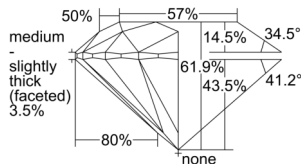

GIA®

FACSIMILE

GIA REPORT 3505215543

Verify this report at GIA.edu

GIA NATURAL DIAMOND DOSSIER®

August 23, 2024
GIA Report Number 3505215543
Shape and Cutting Style ..... Round Brilliant
Measurements ..... 4.50 - 4.52 x 2.79 mm

GRADING RESULTS

Carat Weight ..... 0.34 carat
Color Grade ..... D
Clarity Grade VS1
Cut Grade ..... Excellent

ADDITIONAL GRADING INFORMATION

Polish ..... Excellent
Symmetry ..... Excellent
Fluorescence ..... None
Clarity Characteristics ..... Cloud, Pinpoint
Inscription(s): GIA 3505215543

PROPORTIONS

Profile to actual proportions

GRADING SCALES

GIA COLOR SCALE	GIA CLARITY SCALE	GIA CUT SCALE	
D	FLAWLESS	EXCELLENT	
E	INTERNALLY FLAWLESS		
F		VVS₁	VERY GOOD
G	VVS₂		
H	VS₁	GOOD	
I	VS₂		
J	SI₁	FAIR	
K	SI₂		
L	I₁	POOR	
M	I₂		
N	I₃		
O			
P			
Q			
R			
S			
T			
U			
V			
W			
X			
Y			
Z