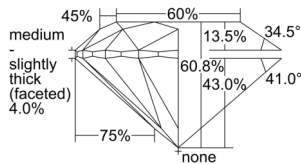

GIA®

FACSIMILE

GIA REPORT 3505223720

Verify this report at GIA.edu

GIA NATURAL DIAMOND DOSSIER®

August 20, 2024
GIA Report Number 3505223720
Shape and Cutting Style ..... Round Brilliant
Measurements ..... 4.72 - 4.75 x 2.88 mm

GRADING RESULTS

Carat Weight ..... 0.40 carat
Color Grade ..... E
Clarity Grade VVS1
Cut Grade ..... Excellent

ADDITIONAL GRADING INFORMATION

Polish ..... Excellent
Symmetry ..... Excellent
Fluorescence ..... None
Clarity Characteristics ..... Pinpoint, Feather
Inscription(s): GIA 3505223720

PROPORTIONS

Profile to actual proportions

GRADING SCALES

GIA COLOR SCALE	GIA CLARITY SCALE	GIA CUT SCALE	
D	FLAWLESS	EXCELLENT	
E	INTERNALLY FLAWLESS		
F		VVS₁	VERY GOOD
G	VVS₂		
H	VS₁	GOOD	
I	VS₂		
J	SI₁	FAIR	
K	SI₂		
L	I₁	POOR	
M			
N			
O	I₂		
P			
Q			
R	I₃		
S			
T			
U			
V			
W			
X			
Y			
Z