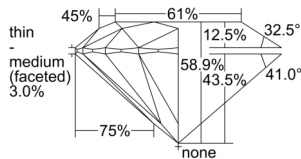

GIA®

FACSIMILE

GIA REPORT 3505230685

Verify this report at gia.edu

GIA NATURAL DIAMOND DOSSIER®

August 21, 2024
GIA Report Number 3505230685
Shape and Cutting Style ..... Round Brilliant
Measurements ..... 4.64 - 4.66 x 2.74 mm

GRADING RESULTS

Carat Weight ..... 0.35 carat
Color Grade ..... F
Clarity Grade S11
Cut Grade ..... Excellent

ADDITIONAL GRADING INFORMATION

Polish ..... Excellent
Symmetry ..... Excellent
Fluorescence ..... None
Clarity Characteristics ..... Feather
Inscription(s): GIA 3505230685

PROPORTIONS

Profile to actual proportions

GRADING SCALES

GIA COLOR SCALE	GIA CLARITY SCALE	GIA CUT SCALE
COLOURLESS	FLAWLESS	EXCELLENT
D	INTERNALLY FLAWLESS	
E	VVS₁	VERY GOOD
F		
G	VVS₂	
H	VS₁	GOOD
I		
J	VS₂	
K	SI₁	FAIR
L		
M	SI₂	
N	I₁	POOR
O		
P	I₂	
Q	I₃	
R		
S		
T		
U		
V		
W		
X		
Y		
Z