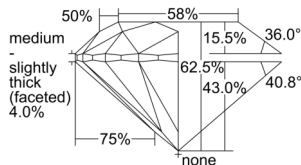

GIA®

FACSIMILE

GIA REPORT 3505231178

Verify this report at GIA.edu

GIA NATURAL DIAMOND DOSSIER®

August 21, 2024
GIA Report Number 3505231178
Shape and Cutting Style ..... Round Brilliant
Measurements ..... 5.02 - 5.06 x 3.15 mm

GRADING RESULTS

Carat Weight ..... 0.50 carat
Color Grade ..... G
Clarity Grade VS2
Cut Grade ..... Excellent

ADDITIONAL GRADING INFORMATION

Polish ..... Excellent
Symmetry ..... Very Good
Fluorescence ..... None
Clarity Characteristics ..... Cloud
Inscription(s): GIA 3505231178

PROPORTIONS

Profile to actual proportions

GRADING SCALES

GIA COLOR SCALE	GIA CLARITY SCALE	GIA CUT SCALE
D	FLAWLESS	EXCELLENT
E	INTERNALLY FLAWLESS	
F	VVS₁	VERY GOOD
G		
H	VS₁	GOOD
I		
J	VS₂	FAIR
K		
L	SI₁	POOR
M		
N	I₁	
O		
P	I₂	
Q		
R	I₃	
S		
T		
U		
V		
W		
X		
Y		
Z