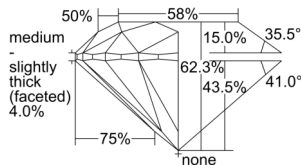

GIA®

FACSIMILE

GIA REPORT 3505237424

Verify this report at GIA.edu

GIA NATURAL DIAMOND DOSSIER®

August 21, 2024
GIA Report Number 3505237424
Shape and Cutting Style ..... Round Brilliant
Measurements ..... 5.65 - 5.70 x 3.53 mm

GRADING RESULTS

Carat Weight ..... 0.71 carat
Color Grade ..... K
Clarity Grade VS1
Cut Grade ..... Excellent

ADDITIONAL GRADING INFORMATION

Polish ..... Excellent
Symmetry ..... Excellent
Fluorescence ..... None
Clarity Characteristics..... Feather, Needle, Pinpoint
Inspection(s): GIA 3505237424

PROPORTIONS

Profile to actual proportions

GRADING SCALES

GIA COLOR SCALE	GIA CLARITY SCALE	GIA CUT SCALE	
D	FLAWLESS	EXCELLENT	
E	INTERNALLY FLAWLESS		
F		VVS₁	VERY GOOD
G	VVS₂		
H	VS₁	GOOD	
I	VS₂		
J	SI₁	FAIR	
K	SI₂		
L	I₁	POOR	
M	I₂		
N	I₃		
O			
P			
Q			
R			
S			
T			
U			
V			
W			
X			
Y			
Z