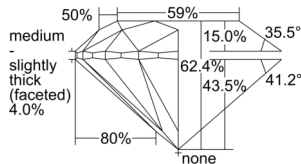

GIA®

FACSIMILE

GIA REPORT 3505237773

Verify this report at GIA.edu

GIA NATURAL DIAMOND DOSSIER®

August 20, 2024
GIA Report Number 3505237773
Shape and Cutting Style ..... Round Brilliant
Measurements ..... 5.10 - 5.13 x 3.20 mm

GRADING RESULTS

Carat Weight ..... 0.52 carat
Color Grade ..... E
Clarity Grade VS2
Cut Grade ..... Excellent

ADDITIONAL GRADING INFORMATION

Polish ..... Excellent
Symmetry ..... Excellent
Fluorescence ..... None
Clarity Characteristics ..... Cloud, Crystal
Inscription(s): GIA 3505237773

PROPORTIONS

Profile to actual proportions

GRADING SCALES

GIA COLOR SCALE	GIA CLARITY SCALE	GIA CUT SCALE	
D	FLAWLESS	EXCELLENT	
E	INTERNALLY FLAWLESS		
F		VVS₁	VERY GOOD
G	VVS₂		
H	VS₁	GOOD	
I	VS₂		
J	SI₁	FAIR	
K	SI₂		
L	I₁	POOR	
M	I₂		
N	I₃		
O			
P			
Q			
R			
S			
T			
U			
V			
W			
X			
Y			
Z