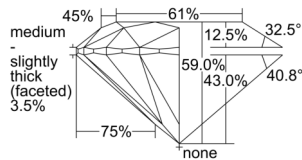

GIA®

FACSIMILE

GIA REPORT 3505240754

Verify this report at GIA.edu

GIA NATURAL DIAMOND DOSSIER®

August 22, 2024
GIA Report Number 3505240754
Shape and Cutting Style ..... Round Brilliant
Measurements ..... 5.79 - 5.81 x 3.43 mm

GRADING RESULTS

Carat Weight ..... 0.70 carat
Color Grade ..... G
Clarity Grade VS1
Cut Grade ..... Excellent

ADDITIONAL GRADING INFORMATION

Polish ..... Excellent
Symmetry ..... Excellent
Fluorescence ..... None
Clarity Characteristics..... Crystal, Cloud, Pinpoint
Inspection(s): GIA 3505240754

PROPORTIONS

Profile to actual proportions

GRADING SCALES

GIA COLOR SCALE	GIA CLARITY SCALE	GIA CUT SCALE
COLOURLESS	FLAWLESS	EXCELLENT
D	INTERNALLY FLAWLESS	
E	VVS₁	VERY GOOD
F		
G	VS₁	GOOD
H		
I	SI₁	FAIR
J		
K	I₁	POOR
L		
M	I₂	
N		
O	I₃	
P		
Q		
R		
S		
T		
U		
V		
W		
X		
Y		
Z