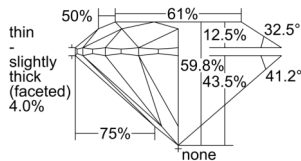

GIA®

FACSIMILE

GIA REPORT 3505240766

Verify this report at GIA.edu

GIA NATURAL DIAMOND DOSSIER®

August 21, 2024
GIA Report Number 3505240766
Shape and Cutting Style ..... Round Brilliant
Measurements ..... 4.33 - 4.34 x 2.59 mm

GRADING RESULTS

Carat Weight ..... 0.30 carat
Color Grade ..... E
Clarity Grade S11
Cut Grade ..... Excellent

ADDITIONAL GRADING INFORMATION

Polish ..... Excellent
Symmetry ..... Excellent
Fluorescence ..... None
Clarity Characteristics ..... Cloud
Inscription(s): GIA 3505240766

PROPORTIONS

Profile to actual proportions

GRADING SCALES

GIA COLOR SCALE	GIA CLARITY SCALE	GIA CUT SCALE	
D	FLAWLESS	EXCELLENT	
E	INTERNALLY FLAWLESS		
F		VVS₁	VERY GOOD
G	VVS₂		
H	VS₁	GOOD	
I	VS₂		
J	S1₁	FAIR	
K	S1₂		
L	I₁	POOR	
M	I₂		
N	I₃		
O			
P			
Q			
R			
S			
T			
U			
V			
W			
X			
Y			
Z