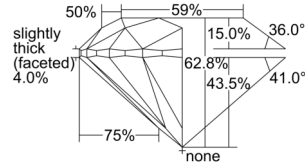

GIA®

FACSIMILE

GIA REPORT 3505240803

Verify this report at GIA.edu

GIA NATURAL DIAMOND DOSSIER®

August 26, 2024
GIA Report Number 3505240803
Shape and Cutting Style ..... Round Brilliant
Measurements ..... 5.72 - 5.76 x 3.61 mm

GRADING RESULTS

Carat Weight ..... 0.75 carat
Color Grade ..... J
Clarity Grade SI2
Cut Grade ..... Excellent

ADDITIONAL GRADING INFORMATION

Polish ..... Excellent
Symmetry ..... Excellent
Fluorescence ..... Medium Blue
Clarity Characteristics ..... Crystal, Cloud
Inscription(s): GIA 3505240803

PROPORTIONS

Profile to actual proportions

GRADING SCALES

GIA COLOR SCALE	GIA CLARITY SCALE	GIA CUT SCALE	
COLOURLESS	FLAWLESS	EXCELLENT	
D	INTERNALLY FLAWLESS		
E	VERY VERY SLIGHTLY INCLUDED	VERY GOOD	
F			VVS₁
G			VVS₂
H			VS₁
I	VERY SLIGHTLY INCLUDED	GOOD	
J			VS₂
K	SLIGHTLY INCLUDED	FAIR	
L			SI₁
M			SI₂
N			I₁
O	INCLUDED	POOR	
P			I₂
Q			I₃
R			
S			
T			
U			
V			
W			
X			
Y			
Z