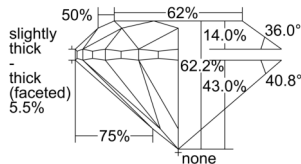

GIA®

FACSIMILE

GIA REPORT 3505241061

Verify this report at GIA.edu

GIA NATURAL DIAMOND DOSSIER®

August 23, 2024
GIA Report Number 3505241061
Shape and Cutting Style ..... Round Brilliant
Measurements ..... 5.01 - 5.03 x 3.12 mm

GRADING RESULTS

Carat Weight ..... 0.50 carat
Color Grade ..... D
Clarity Grade VS2
Cut Grade ..... Very Good

ADDITIONAL GRADING INFORMATION

Polish ..... Excellent
Symmetry ..... Very Good
Fluorescence ..... None
Clarity Characteristics ..... Cloud, Crystal, Cavity
Inscription(s): GIA 3505241061

PROPORTIONS

Profile to actual proportions