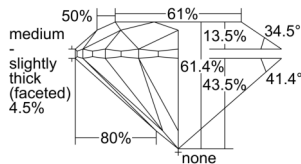

GIA®

FACSIMILE

GIA REPORT 3505241559

Verify this report at GIA.edu

GIA NATURAL DIAMOND DOSSIER®

August 21, 2024
GIA Report Number 3505241559
Shape and Cutting Style ..... Round Brilliant
Measurements ..... 5.38 - 5.42 x 3.31 mm

GRADING RESULTS

Carat Weight ..... 0.60 carat
Color Grade ..... F
Clarity Grade VS1
Cut Grade ..... Excellent

ADDITIONAL GRADING INFORMATION

Polish ..... Excellent
Symmetry ..... Excellent
Fluorescence ..... None
Clarity Characteristics..... Crystal, Cloud, Needle, Pinpoint
Inspection(s): GIA 3505241559

PROPORTIONS

Profile to actual proportions