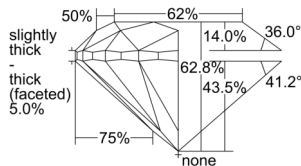

GIA®

FACSIMILE

GIA NATURAL DIAMOND DOSSIER®

August 21, 2024
GIA Report Number 3505241743
Shape and Cutting Style ..... Round Brilliant
Measurements ..... 4.97 - 5.03 x 3.14 mm

GRADING RESULTS

Carat Weight ..... 0.50 carat
Color Grade ..... G
Clarity Grade VS1
Cut Grade ..... Very Good

ADDITIONAL GRADING INFORMATION

Polish ..... Excellent
Symmetry ..... Very Good
Fluorescence ..... Strong Blue
Clarity Characteristics ..... Crystal, Pinpoint
Inscription(s): GIA 3505241743

GIA REPORT 3505241743

Verify this report at GIA.edu

PROPORTIONS

Profile to actual proportions