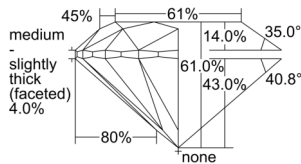

GIA®

FACSIMILE

GIA REPORT 3505242171

Verify this report at GIA.edu

GIA NATURAL DIAMOND DOSSIER®

August 21, 2024
GIA Report Number 3505242171
Shape and Cutting Style ..... Round Brilliant
Measurements ..... 3.71 - 3.73 x 2.27 mm

GRADING RESULTS

Carat Weight ..... 0.19 carat
Color Grade ..... F
Clarity Grade VS2
Cut Grade ..... Excellent

ADDITIONAL GRADING INFORMATION

Polish ..... Excellent
Symmetry ..... Excellent
Fluorescence ..... None
Clarity Characteristics ..... Crystal
Inscription(s): GIA 3505242171

PROPORTIONS

Profile to actual proportions

GRADING SCALES

GIA COLOR SCALE

COLOURESS	D
	E
	F
	G
	H
	I
	J
NEAR COLOURESS	K
	L
FAIN	M
	N
	O
	P
	Q
	R
	S
	T
	U
	V
	W
	X
	Y
LIGHT	Z

GIA CLARITY SCALE

VERY VERY SLIGHTLY INCLUDED	FLAWLESS
	INTERNALLY FLAWLESS
VERY SLIGHTLY INCLUDED	VVS₁
	VVS₂
SLIGHTLY INCLUDED	VS₁
	VS₂
INCLUDED	SI₁
	SI₂
	I₁
	I₂
	I₃

GIA CUT SCALE

EXCELLENT
VERY GOOD
GOOD
FAIR
POOR