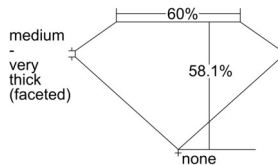

GIA®

FACSIMILE

GIA REPORT 3505244226

Verify this report at GIA.edu

GIA NATURAL DIAMOND DOSSIER®

August 22, 2024
GIA Report Number 3505244226
Shape and Cutting Style ..... Heart Brilliant
Measurements ..... 5.91 x 6.73 x 3.91 mm

GRADING RESULTS

Carat Weight ..... 0.93 carat
Color Grade ..... G
Clarity Grade VVS1

ADDITIONAL GRADING INFORMATION

Polish ..... Excellent
Symmetry ..... Excellent
Fluorescence ..... Faint
Clarity Characteristics ..... Pinpoint
Inscription(s): GIA 3505244226

PROPORTIONS

Profile not to actual proportions

GRADING SCALES

GIA COLOR SCALE		GIA CLARITY SCALE	
COLORLESS	D	VERY VERY SLIGHTLY INCLUDED	FLAWLESS
	E		INTERNALLY FLAWLESS
	F		VVS₁
	G		VVS₂
	H		VS₁
	I		VS₂
	J		SI₁
	K		SI₂
	L		I₁
	M		I₂
NEAR COLORLESS	N	SLIGHTLY INCLUDED	I₃
	O		
	P		
	Q		
FAINT	R		
	S		
	T		
	U		
VERY LIGHT	V		
	W		
	X		
	Y		
LIGHT	Z