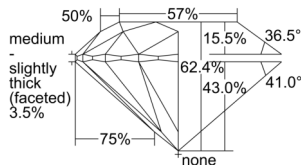

GIA®

FACSIMILE

GIA REPORT 3505244972

Verify this report at GIA.edu

GIA NATURAL DIAMOND DOSSIER®

August 21, 2024
GIA Report Number 3505244972
Shape and Cutting Style ..... Round Brilliant
Measurements ..... 4.57 - 4.59 x 2.86 mm

GRADING RESULTS

Carat Weight ..... 0.37 carat
Color Grade ..... F
Clarity Grade S11
Cut Grade ..... Excellent

ADDITIONAL GRADING INFORMATION

Polish ..... Very Good
Symmetry ..... Excellent
Fluorescence ..... Faint
Clarity Characteristics..... Cloud, Crystal, Feather
Inscription(s): GIA 3505244972

PROPORTIONS

Profile to actual proportions

GRADING SCALES

GIA COLOR SCALE	GIA CLARITY SCALE	GIA CUT SCALE	
D	FLAWLESS	EXCELLENT	
E	INTERNALLY FLAWLESS		
F		VVS₁	VERY GOOD
G	VVS₂		
H	VS₁	GOOD	
I	VS₂		
J	S1₁	FAIR	
K	S1₂		
L	I₁	POOR	
M	I₂		
N	I₃		
O			
P			
Q			
R			
S			
T			
U			
V			
W			
X			
Y			
Z