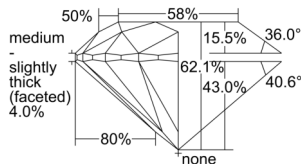

GIA®

FACSIMILE

GIA REPORT 3505248557

Verify this report at GIA.edu

GIA NATURAL DIAMOND DOSSIER®

August 22, 2024
GIA Report Number 3505248557
Shape and Cutting Style ..... Round Brilliant
Measurements ..... 4.25 - 4.28 x 2.65 mm

GRADING RESULTS

Carat Weight ..... 0.30 carat
Color Grade ..... H
Clarity Grade S11
Cut Grade ..... Excellent

ADDITIONAL GRADING INFORMATION

Polish ..... Excellent
Symmetry ..... Excellent
Fluorescence ..... None
Clarity Characteristics ..... Cloud, Crystal
Inscription(s): GIA 3505248557

PROPORTIONS

Profile to actual proportions

GRADING SCALES

GIA COLOR SCALE	GIA CLARITY SCALE	GIA CUT SCALE	
D	FLAWLESS	EXCELLENT	
E	INTERNALLY FLAWLESS		
F		VVS₁	VERY GOOD
G	VVS₂		
H	VS₁	GOOD	
I	VS₂		
J	S1₁	FAIR	
K	S1₂		
L	I₁	POOR	
M	I₂		
N	I₃		
O			
P			
Q			
R			
S			
T			
U			
V			
W			
X			
Y			
Z