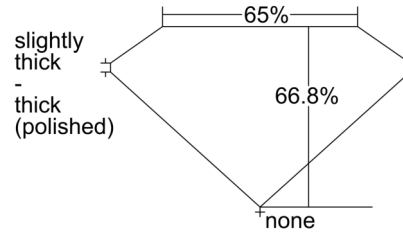

PROPORTIONS

Profile not to actual proportions