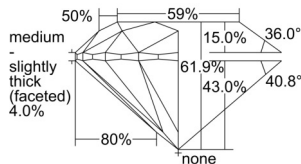

GIA®

FACSIMILE

GIA REPORT 3505249976

Verify this report at GIA.edu

GIA NATURAL DIAMOND DOSSIER®

August 22, 2024
GIA Report Number 3505249976
Shape and Cutting Style ..... Round Brilliant
Measurements ..... 5.89 - 5.93 x 3.66 mm

GRADING RESULTS

Carat Weight ..... 0.80 carat
Color Grade ..... J
Clarity Grade VS1
Cut Grade ..... Excellent

ADDITIONAL GRADING INFORMATION

Polish ..... Excellent
Symmetry ..... Excellent
Fluorescence ..... None
Clarity Characteristics ..... Crystal, Pinpoint
Inscription(s): GIA 3505249976

PROPORTIONS

Profile to actual proportions

GRADING SCALES

GIA COLOR SCALE	GIA CLARITY SCALE	GIA CUT SCALE	
D	FLAWLESS	EXCELLENT	
E	INTERNALLY FLAWLESS		
F		VVS₁	VERY GOOD
G	VVS₂		
H	VS₁	GOOD	
I	VS₂		
J	SI₁	FAIR	
K	SI₂		
L	I₁	POOR	
M	I₂		
N	I₃		
O			
P			
Q			
R			
S			
T			
U			
V			
W			
X			
Y			
Z