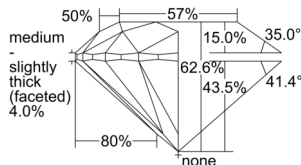

GIA®

FACSIMILE

GIA REPORT 3505252639

Verify this report at GIA.edu

GIA NATURAL DIAMOND DOSSIER®

August 22, 2024
GIA Report Number 3505252639
Shape and Cutting Style ..... Round Brilliant
Measurements ..... 4.32 - 4.34 x 2.71 mm

GRADING RESULTS

Carat Weight ..... 0.31 carat
Color Grade ..... G
Clarity Grade VVS2
Cut Grade ..... Excellent

ADDITIONAL GRADING INFORMATION

Polish ..... Excellent
Symmetry ..... Excellent
Fluorescence ..... None
Clarity Characteristics ..... Cloud, Pinpoint
Inscription(s): GIA 3505252639

PROPORTIONS

Profile to actual proportions

GRADING SCALES

GIA COLOR SCALE	GIA CLARITY SCALE	GIA CUT SCALE	
D	FLAWLESS	EXCELLENT	
E	INTERNALLY FLAWLESS		
F		VVS₁	VERY GOOD
G	VVS₂		
H	VS₁	GOOD	
I	VS₂		
J	SI₁	FAIR	
K	SI₂		
L	I₁	POOR	
M	I₂		
N	I₃		
O			
P			
Q			
R			
S			
T			
U			
V			
W			
X			
Y			
Z