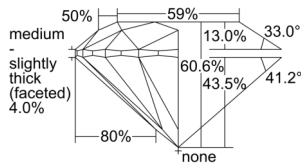

GIA®

FACSIMILE

GIA REPORT 3505254421

Verify this report at GIA.edu

GIA NATURAL DIAMOND DOSSIER®

August 22, 2024
GIA Report Number 3505254421
Shape and Cutting Style ..... Round Brilliant
Measurements ..... 5.19 - 5.20 x 3.15 mm

GRADING RESULTS

Carat Weight ..... 0.52 carat
Color Grade ..... F
Clarity Grade VVS1
Cut Grade ..... Excellent

ADDITIONAL GRADING INFORMATION

Polish ..... Excellent
Symmetry ..... Excellent
Fluorescence ..... Medium Blue
Clarity Characteristics..... Internal Graining, Surface Graining
Inscription(s): GIA 3505254421

PROPORTIONS

Profile to actual proportions

GRADING SCALES

GIA COLOR SCALE	GIA CLARITY SCALE	GIA CUT SCALE
D	FLAWLESS	EXCELLENT
E	FLAWLESS	
F	INTERNALLY FLAWLESS	VERY GOOD
G	VVS₁	
H	VVS₂	GOOD
I	VS₁	
J	VS₂	FAIR
K	SI₁	
L	SI₂	POOR
M	I₁	
N	I₂	
O	I₃	
P		
Q		
R		
S		
T		
U		
V		
W		
X		
Y		
Z