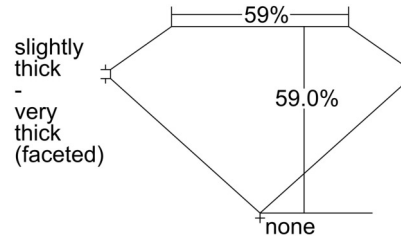

GIA NATURAL DIAMOND GRADING REPORT

August 26, 2024
 GIA Report Number 3505256839
 Shape and Cutting Style Heart Brilliant
 Measurements 7.36 x 8.06 x 4.76 mm

GRADING RESULTS

Carat Weight 1.63 carat
 Color Grade K
 Clarity Grade Internally Flawless

ADDITIONAL GRADING INFORMATION

Polish Excellent
 Symmetry Excellent
 Fluorescence Faint
 Inscription(s): GIA 3505256839
Comments: Minor details of polish are not shown.

PROPORTIONS

Profile not to actual proportions