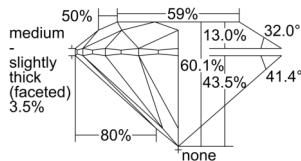

GIA®

FACSIMILE

GIA REPORT 3505261772

Verify this report at GIA.edu

GIA NATURAL DIAMOND DOSSIER®

August 27, 2024
GIA Report Number 3505261772
Shape and Cutting Style ..... Round Brilliant
Measurements ..... 4.79 - 4.81 x 2.88 mm

GRADING RESULTS

Carat Weight ..... 0.40 carat
Color Grade ..... E
Clarity Grade S11
Cut Grade ..... Excellent

ADDITIONAL GRADING INFORMATION

Polish ..... Excellent
Symmetry ..... Excellent
Fluorescence ..... None
Clarity Characteristics ..... Crystal, Feather
Inscription(s): GIA 3505261772

PROPORTIONS

Profile to actual proportions

GRADING SCALES

GIA COLOR SCALE	GIA CLARITY SCALE	GIA CUT SCALE	
D	FLAWLESS	EXCELLENT	
E	INTERNALLY FLAWLESS		
F		VVS₁	VERY GOOD
G	VVS₂		
H	VS₁	GOOD	
I	VS₂		
J	S1₁	FAIR	
K	S1₂		
L	I₁	POOR	
M	I₂		
N	I₃		
O			
P			
Q			
R			
S			
T			
U			
V			
W			
X			
Y			
Z