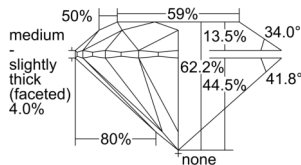

GIA®

FACSIMILE

GIA REPORT 3505265773

Verify this report at GIA.edu

GIA NATURAL DIAMOND DOSSIER®

August 28, 2024
GIA Report Number 3505265773
Shape and Cutting Style ..... Round Brilliant
Measurements ..... 5.09 - 5.13 x 3.18 mm

GRADING RESULTS

Carat Weight ..... 0.51 carat
Color Grade I
Clarity Grade VS1
Cut Grade ..... Excellent

ADDITIONAL GRADING INFORMATION

Polish ..... Excellent
Symmetry ..... Excellent
Fluorescence ..... Faint
Clarity Characteristics ..... Cloud, Needle
Inscription(s): GIA 3505265773

PROPORTIONS

Profile to actual proportions

GRADING SCALES

GIA COLOR SCALE	GIA CLARITY SCALE	GIA CUT SCALE	
D	FLAWLESS	EXCELLENT	
E	INTERNALLY FLAWLESS		
F		VVS₁	VERY GOOD
G	VVS₂		
H	VS₁	GOOD	
I	VS₂		
J	SI₁	FAIR	
K	SI₂		
L	I₁	POOR	
M			
N			
O	I₂		
P			
Q			
R	I₃		
S			
T			
U			
V			
W			
X			
Y			
Z