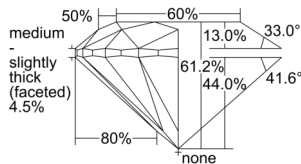

GIA®

FACSIMILE

GIA REPORT 3505267433

Verify this report at GIA.edu

GIA NATURAL DIAMOND DOSSIER®

August 28, 2024
GIA Report Number 3505267433
Shape and Cutting Style ..... Round Brilliant
Measurements ..... 4.55 - 4.57 x 2.79 mm

GRADING RESULTS

Carat Weight ..... 0.35 carat
Color Grade ..... E
Clarity Grade VS1
Cut Grade ..... Excellent

ADDITIONAL GRADING INFORMATION

Polish ..... Excellent
Symmetry ..... Excellent
Fluorescence ..... None
Clarity Characteristics ..... Feather
Inscription(s): GIA 3505267433

PROPORTIONS

Profile to actual proportions

GRADING SCALES

GIA COLOR SCALE	GIA CLARITY SCALE	GIA CUT SCALE
D	FLAWLESS	EXCELLENT
E	FLAWLESS	
F	INTERNALLY FLAWLESS	VERY GOOD
G	FLAWLESS	
H	VVS₁	GOOD
I	VVS₂	
J	VS₁	FAIR
K	VS₂	
L	SI₁	POOR
M	SI₂	
N	I₁	
O	I₂	
P	I₃	
Q		
R		
S		
T		
U		
V		
W		
X		
Y		
Z