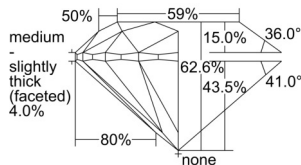

GIA®

FACSIMILE

GIA REPORT 3505267881

Verify this report at GIA.edu

GIA NATURAL DIAMOND DOSSIER®

August 23, 2024
GIA Report Number 3505267881
Shape and Cutting Style ..... Round Brilliant
Measurements ..... 5.20 - 5.24 x 3.27 mm

GRADING RESULTS

Carat Weight ..... 0.56 carat
Color Grade ..... H
Clarity Grade VS2
Cut Grade ..... Excellent

ADDITIONAL GRADING INFORMATION

Polish ..... Excellent
Symmetry ..... Excellent
Fluorescence ..... None
Clarity Characteristics ..... Crystal
Inscription(s): GIA 3505267881

PROPORTIONS

Profile to actual proportions

GRADING SCALES

GIA COLOR SCALE	GIA CLARITY SCALE	GIA CUT SCALE	
D	FLAWLESS	EXCELLENT	
E	INTERNALLY FLAWLESS		
F		VVS₁	VERY GOOD
G	VVS₂		
H	VS₁	GOOD	
I	VS₂		
J	SI₁	FAIR	
K	SI₂		
L	I₁	POOR	
M			
N	I₂		
O	I₃		
P			
Q			
R			
S			
T			
U			
V			
W			
X			
Y			
Z