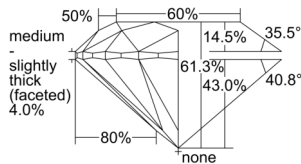

GIA®

FACSIMILE

GIA REPORT 3505268386

Verify this report at GIA.edu

GIA NATURAL DIAMOND DOSSIER®

August 23, 2024
GIA Report Number 3505268386
Shape and Cutting Style ..... Round Brilliant
Measurements ..... 4.00 - 4.02 x 2.46 mm

GRADING RESULTS

Carat Weight ..... 0.24 carat
Color Grade ..... G
Clarity Grade VS2
Cut Grade ..... Excellent

ADDITIONAL GRADING INFORMATION

Polish ..... Excellent
Symmetry ..... Excellent
Fluorescence ..... None
Clarity Characteristics ..... Cloud, Feather
Inscription(s): GIA 3505268386

PROPORTIONS

Profile to actual proportions

GRADING SCALES

GIA COLOR SCALE

COLORED	D
	E
	F
	G
	H
	I
	J
NEAR COLORLESS	K
	L
	M
	N
	O
	P
	Q
	R
	S
	T
	U
	V
	W
	X
	Y
	Z

GIA CLARITY SCALE

GIA CUT SCALE

EXCELLENT
VERY GOOD
GOOD
FAIR
POOR