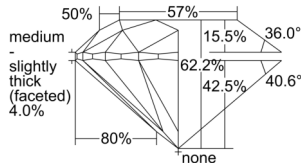

GIA®

FACSIMILE

GIA REPORT 3505273259

Verify this report at GIA.edu

GIA NATURAL DIAMOND DOSSIER®

October 03, 2024
GIA Report Number 3505273259
Shape and Cutting Style ..... Round Brilliant
Measurements ..... 5.63 - 5.66 x 3.51 mm

GRADING RESULTS

Carat Weight ..... 0.70 carat
Color Grade ..... G
Clarity Grade VS2
Cut Grade ..... Excellent

ADDITIONAL GRADING INFORMATION

Polish ..... Excellent
Symmetry ..... Excellent
Fluorescence ..... None
Clarity Characteristics ..... Cloud, Feather
Inscription(s): GIA 3505273259

PROPORTIONS

Profile to actual proportions

GRADING SCALES

GIA COLOR SCALE	GIA CLARITY SCALE	GIA CUT SCALE	
D	FLAWLESS	EXCELLENT	
E	INTERNALLY FLAWLESS		
F		VVS₁	VERY GOOD
G	VVS₂		
H	VS₁	GOOD	
I	VS₂		
J	SI₁	FAIR	
K	SI₂		
L	I₁	POOR	
M	I₂		
N	I₃		
O			
P			
Q			
R			
S			
T			
U			
V			
W			
X			
Y			
Z