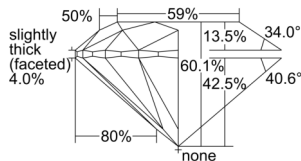

GIA®

FACSIMILE

GIA REPORT 3505274682

Verify this report at GIA.edu

GIA NATURAL DIAMOND DOSSIER®

August 28, 2024
GIA Report Number 3505274682
Shape and Cutting Style ..... Round Brilliant
Measurements ..... 4.29 - 4.33 x 2.59 mm

GRADING RESULTS

Carat Weight ..... 0.30 carat
Color Grade ..... D
Clarity Grade VS2
Cut Grade ..... Excellent

ADDITIONAL GRADING INFORMATION

Polish ..... Excellent
Symmetry ..... Excellent
Fluorescence ..... None
Clarity Characteristics ..... Feather, Cloud
Inscription(s): GIA 3505274682

PROPORTIONS

Profile to actual proportions

GRADING SCALES

GIA COLOR SCALE	GIA CLARITY SCALE	GIA CUT SCALE	
D	FLAWLESS	EXCELLENT	
E	INTERNALLY FLAWLESS		
F		VVS₁	VERY GOOD
G	VVS₂		
H	VS₁	GOOD	
I	VS₂		
J	SI₁	FAIR	
K	SI₂		
L	I₁	POOR	
M	I₂		
N	I₃		
O			
P			
Q			
R			
S			
T			
U			
V			
W			
X			
Y			
Z