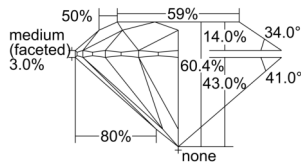

GIA®

FACSIMILE

GIA REPORT 3505275418

Verify this report at GIA.edu

GIA NATURAL DIAMOND DOSSIER®

August 29, 2024
GIA Report Number 3505275418
Shape and Cutting Style ..... Round Brilliant
Measurements ..... 5.79 - 5.81 x 3.50 mm

GRADING RESULTS

Carat Weight ..... 0.72 carat
Color Grade ..... E
Clarity Grade VS1
Cut Grade ..... Excellent

ADDITIONAL GRADING INFORMATION

Polish ..... Excellent
Symmetry ..... Excellent
Fluorescence ..... None
Clarity Characteristics..... Crystal, Feather, Pinpoint
Inscription(s): GIA 3505275418

PROPORTIONS

Profile to actual proportions

GRADING SCALES

GIA COLOR SCALE	GIA CLARITY SCALE	GIA CUT SCALE	
D	FLAWLESS	EXCELLENT	
E	INTERNALLY FLAWLESS		
F		VVS₁	VERY GOOD
G	VVS₂		
H	VS₁	GOOD	
I	VS₂		
J	SI₁	FAIR	
K	SI₂		
L	I₁	POOR	
M	I₂		
N	I₃		
O			
P			
Q			
R			
S			
T			
U			
V			
W			
X			
Y			
Z