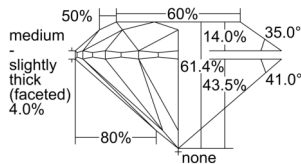

GIA®

FACSIMILE

GIA REPORT 3505275462

Verify this report at GIA.edu

GIA NATURAL DIAMOND DOSSIER®

August 28, 2024
GIA Report Number 3505275462
Shape and Cutting Style ..... Round Brilliant
Measurements ..... 4.76 - 4.77 x 2.92 mm

GRADING RESULTS

Carat Weight ..... 0.41 carat
Color Grade ..... F
Clarity Grade VS2
Cut Grade ..... Excellent

ADDITIONAL GRADING INFORMATION

Polish ..... Excellent
Symmetry ..... Excellent
Fluorescence ..... None
Clarity Characteristics ..... Cloud, Crystal
Inscription(s): GIA 3505275462

PROPORTIONS

Profile to actual proportions

GRADING SCALES

GIA COLOR SCALE

COLOURESS	D
	E
	F
	G
	H
	I
	J
NEAR COLOURESS	K
	L
FAIN	M
	N
	O
	P
	Q
VERY LIGHT	R
	S
	T
	U
	V
	W
	X
	Y
LIGHT	Z

GIA CLARITY SCALE

VERY VERY SLIGHTLY INCLUDED	FLAWLESS
	INTERNALLY FLAWLESS
VERY SLIGHTLY INCLUDED	VVS₁
	VVS₂
SLIGHTLY INCLUDED	VS₁
	VS₂
INCLUDED	SI₁
	SI₂
	I₁
	I₂
	I₃

GIA CUT SCALE

EXCELLENT
VERY GOOD
GOOD
FAIR
POOR