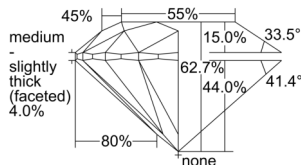

GIA®

FACSIMILE

GIA REPORT 3505277326

Verify this report at GIA.edu

GIA NATURAL DIAMOND DOSSIER®

August 26, 2024
GIA Report Number 3505277326
Shape and Cutting Style ..... Round Brilliant
Measurements ..... 4.49 - 4.51 x 2.82 mm

GRADING RESULTS

Carat Weight ..... 0.35 carat
Color Grade ..... D
Clarity Grade VS1
Cut Grade ..... Excellent

ADDITIONAL GRADING INFORMATION

Polish ..... Excellent
Symmetry ..... Excellent
Fluorescence ..... None
Clarity Characteristics..... Crystal, Cloud, Pinpoint
Inspection(s): GIA 3505277326

PROPORTIONS

Profile to actual proportions

GRADING SCALES

GIA COLOR SCALE	GIA CLARITY SCALE	GIA CUT SCALE	
D	FLAWLESS	EXCELLENT	
E	INTERNALLY FLAWLESS		
F		VVS₁	VERY GOOD
G	VVS₂		
H	VS₁	GOOD	
I	VS₂		
J	SI₁	FAIR	
K	SI₂		
L	I₁	POOR	
M			
N			
O	I₂		
P			
Q	I₃		
R			
S			
T			
U			
V			
W			
X			
Y			
Z