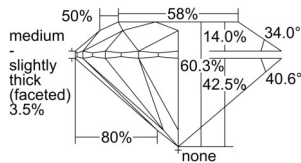

GIA®

FACSIMILE

GIA REPORT 3505283301

Verify this report at GIA.edu

GIA NATURAL DIAMOND DOSSIER®

August 28, 2024
GIA Report Number 3505283301
Shape and Cutting Style ..... Round Brilliant
Measurements ..... 5.18 - 5.20 x 3.13 mm

GRADING RESULTS

Carat Weight ..... 0.51 carat
Color Grade ..... H
Clarity Grade VS2
Cut Grade ..... Excellent

ADDITIONAL GRADING INFORMATION

Polish ..... Excellent
Symmetry ..... Excellent
Fluorescence ..... Faint
Clarity Characteristics ..... Cloud, Crystal
Inscription(s): GIA 3505283301

PROPORTIONS

Profile to actual proportions

GRADING SCALES

GIA COLOR SCALE	GIA CLARITY SCALE	GIA CUT SCALE	
D	FLAWLESS	EXCELLENT	
E	INTERNALLY FLAWLESS		
F		VVS₁	VERY GOOD
G	VVS₂		
H	VS₁	GOOD	
I	VS₂		
J	SI₁	FAIR	
K	SI₂		
L	I₁	POOR	
M			
N			
O	I₂		
P			
Q	I₃		
R			
S			
T			
U			
V			
W			
X			
Y			
Z