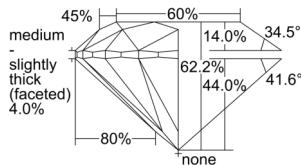

GIA®

FACSIMILE

GIA REPORT 3505286251

Verify this report at GIA.edu

GIA NATURAL DIAMOND DOSSIER®

August 27, 2024
GIA Report Number 3505286251
Shape and Cutting Style ..... Round Brilliant
Measurements ..... 5.09 - 5.13 x 3.18 mm

GRADING RESULTS

Carat Weight ..... 0.51 carat
Color Grade ..... D
Clarity Grade VVS1
Cut Grade ..... Excellent

ADDITIONAL GRADING INFORMATION

Polish ..... Excellent
Symmetry ..... Excellent
Fluorescence ..... Medium Blue
Clarity Characteristics ..... Pinpoint, Surface Graining
Inspection(s): GIA 3505286251

PROPORTIONS

Profile to actual proportions